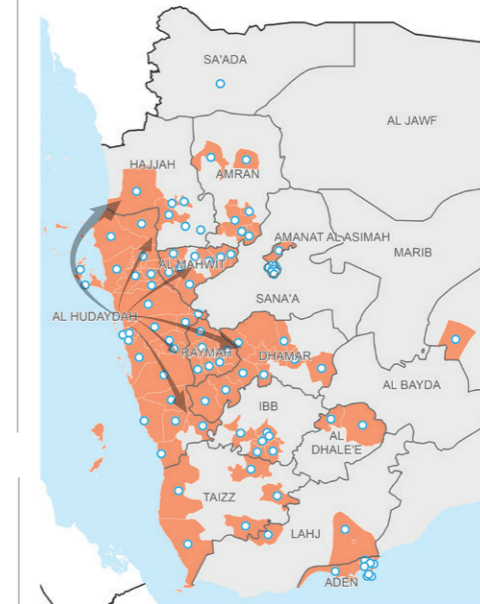

### IPC Food Security Classification (March-July 2017)

Sources: WFP, UNGIWG, GAUL, GLSC, OCHA, UNHCR.

The designations employed and the presentation of material in the map(s) do not imply the expression of any opinion on the part of WFP concerning the legal or constitutional status of any country, territory, city or sea, or concerning the delimitation of its frontiers or boundaries.  
© World Food Programme 2018.

## HODEIDAH CRISIS

New Displacement as of July 2018

**47,230** households displaced since 01 June  
(OCHA, 24 July)

**34,250** households received Rapid Response Assistance  
(OCHA, 24 July)

Legend:  
IDP Presence\*  
Humanitarian Service Points