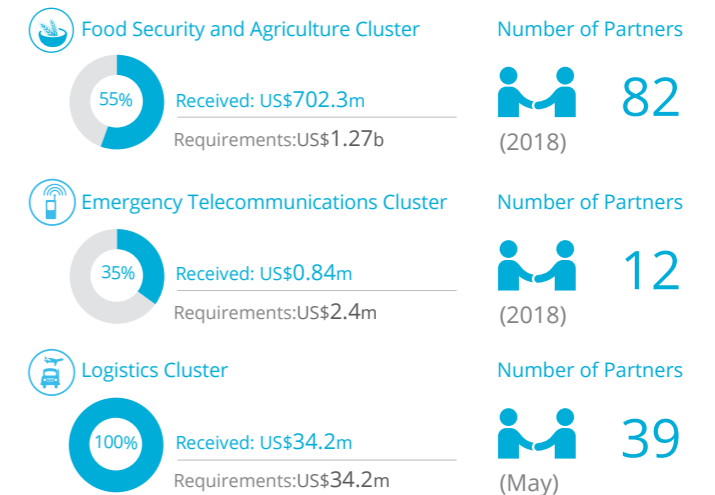

WFP LED & CO-LED CLUSTERS