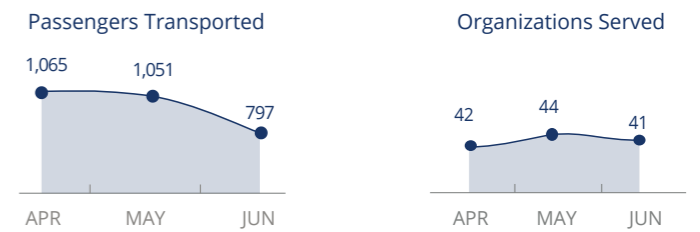

UN Humanitarian Air Service (UNHAS)

SOURCES: OCHA FTS, 20 JULY 2018; CLUSTERS 20 JULY 2018

WFP LEVEL 3 EMERGENCY SINCE 03 JULY 2015

IASC LEVEL 3 EMERGENCY SINCE 1 JULY 2015

For more information, see the SITUATION REPORT and COUNTRY BRIEF
www.wfp.org/countries/yemen

2A Emergency Operation 201068
<http://documents.wfp.org/stellent/groups/public/documents/ep/WFP284303.pdf>

Produced by the WFP Operations Centre (OPSCEN) jointly with Country Office and Regional Bureau Cairo. This dashboard is based on best available information at the time of production. Future updates may vary as new information becomes available.