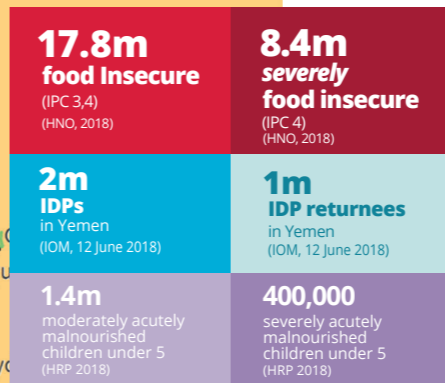

FUNDING Emergency Operation 201068

Aug 2018 – Jan 2019
Net funding requirement US$65m

SOURCE: WFP, 19 JULY 2018