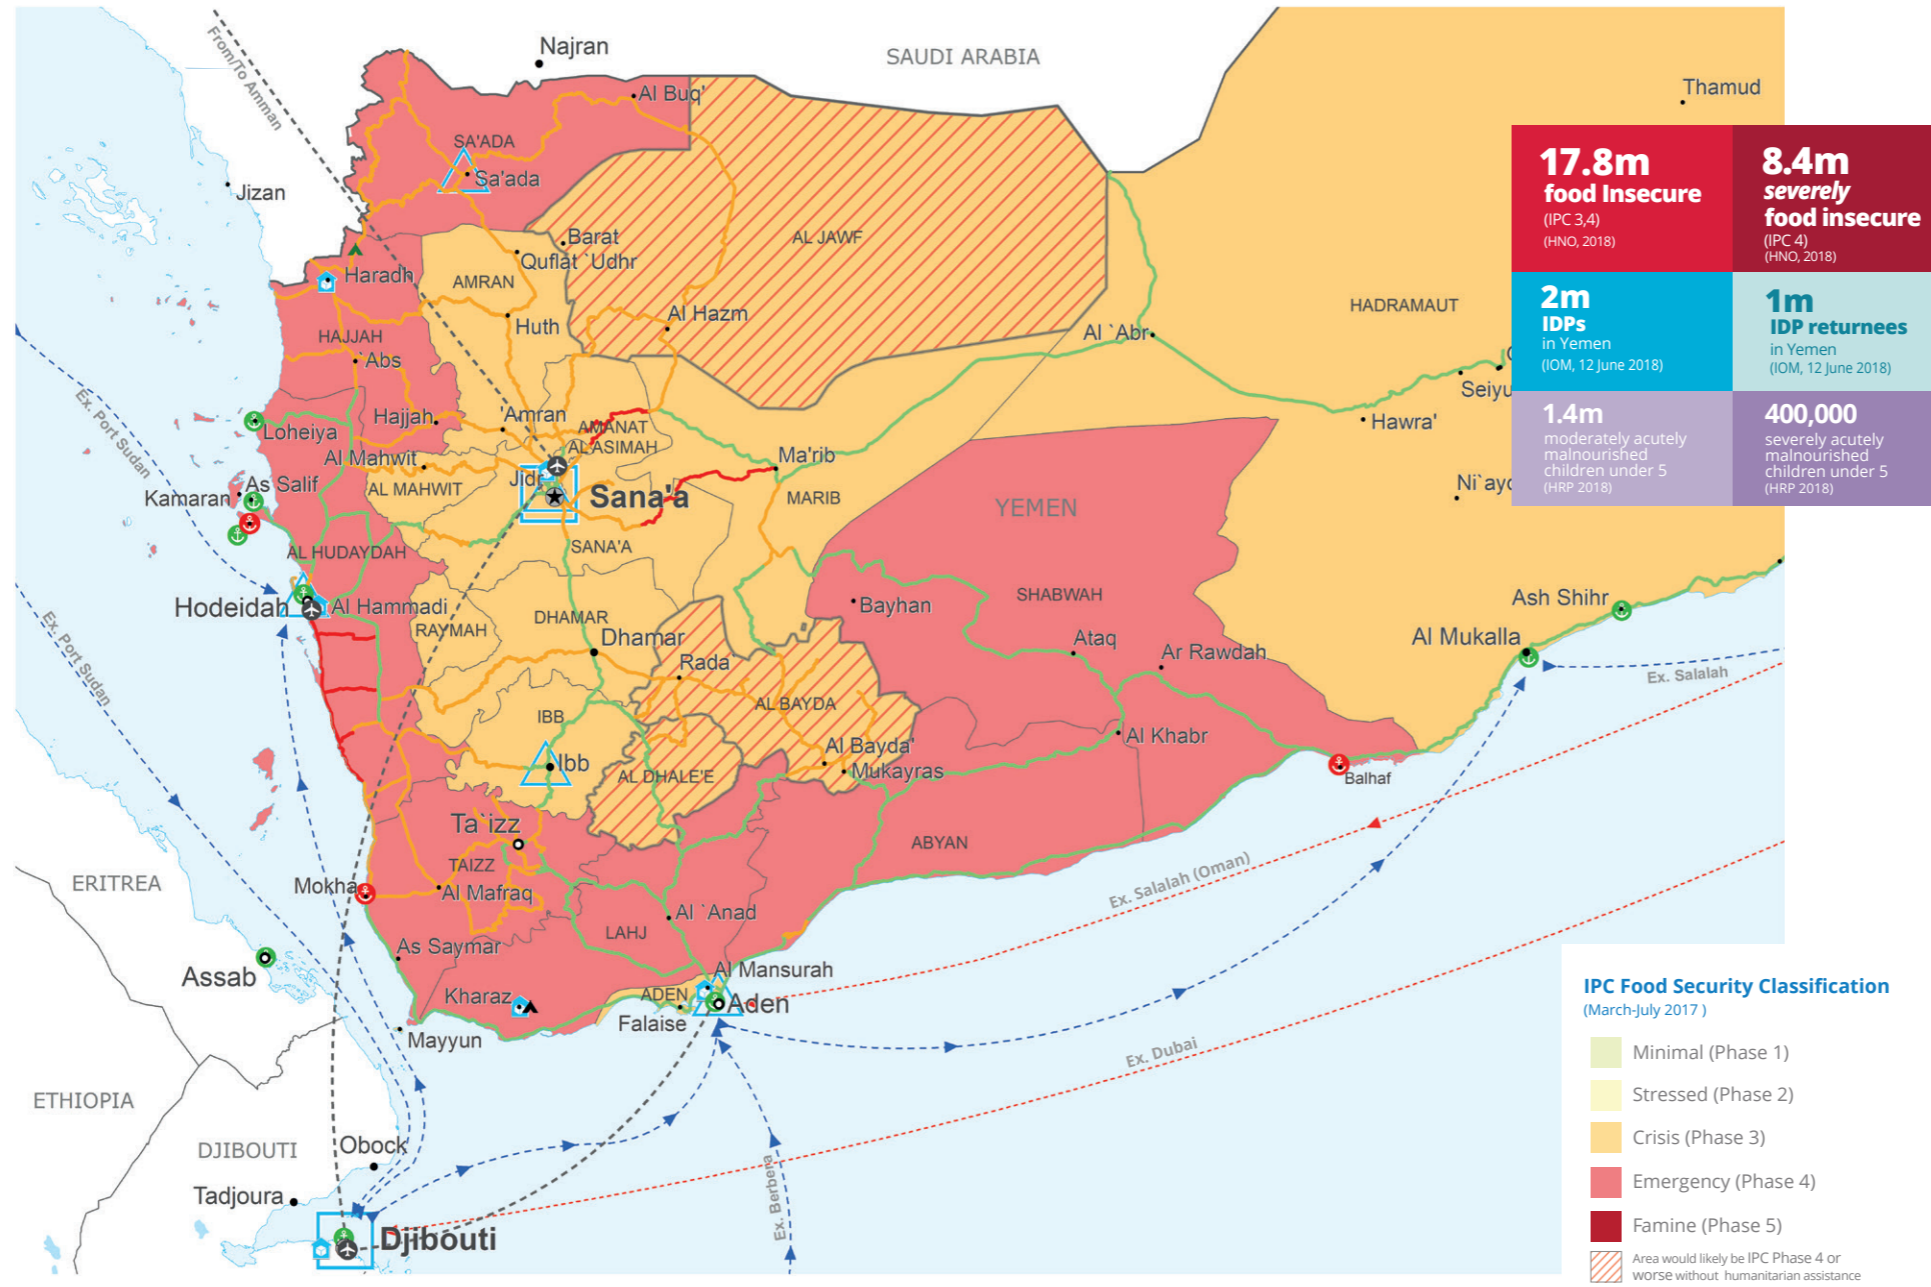

FUNDING Emergency Operation 201068

Aug 2018 – Jan 2019
Net funding requirement US$65m

SOURCE: WFP, 19 JULY 2018

IPC Food Security Classification (March-July 2017)

Sources: WFP, UNGIWG, GAUL, GLSC, OCHA, UNHCR.

The designations employed and the presentation of material in the map(s) do not imply the expression of any opinion on the part of WFP concerning the legal or constitutional status of any country, territory, city or sea, or concerning the delimitation of its frontiers or boundaries.
© World Food Programme 2018.