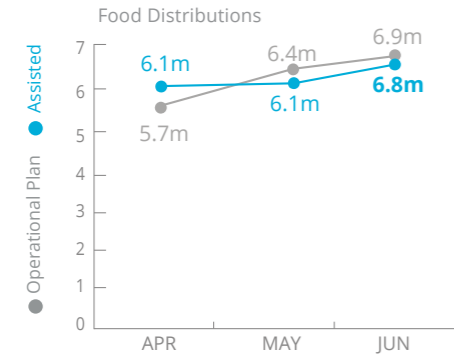

World Food Programme

Emergency Dashboard | July 2018

SAVING LIVES
CHANGING LIVES

Yemen

PEOPLE ASSISTED Emergency Operation 201068

SOURCE: WFP, 19 JULY 2018