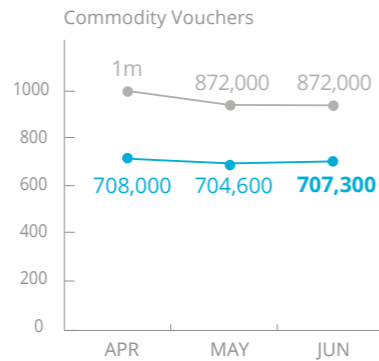

PEOPLE TARGETED Emergency Operation 201068

July Prioritization Plan

PRIORITY:
7.8m people

90% ENTITLEMENT
1,884 KCAL/DAY