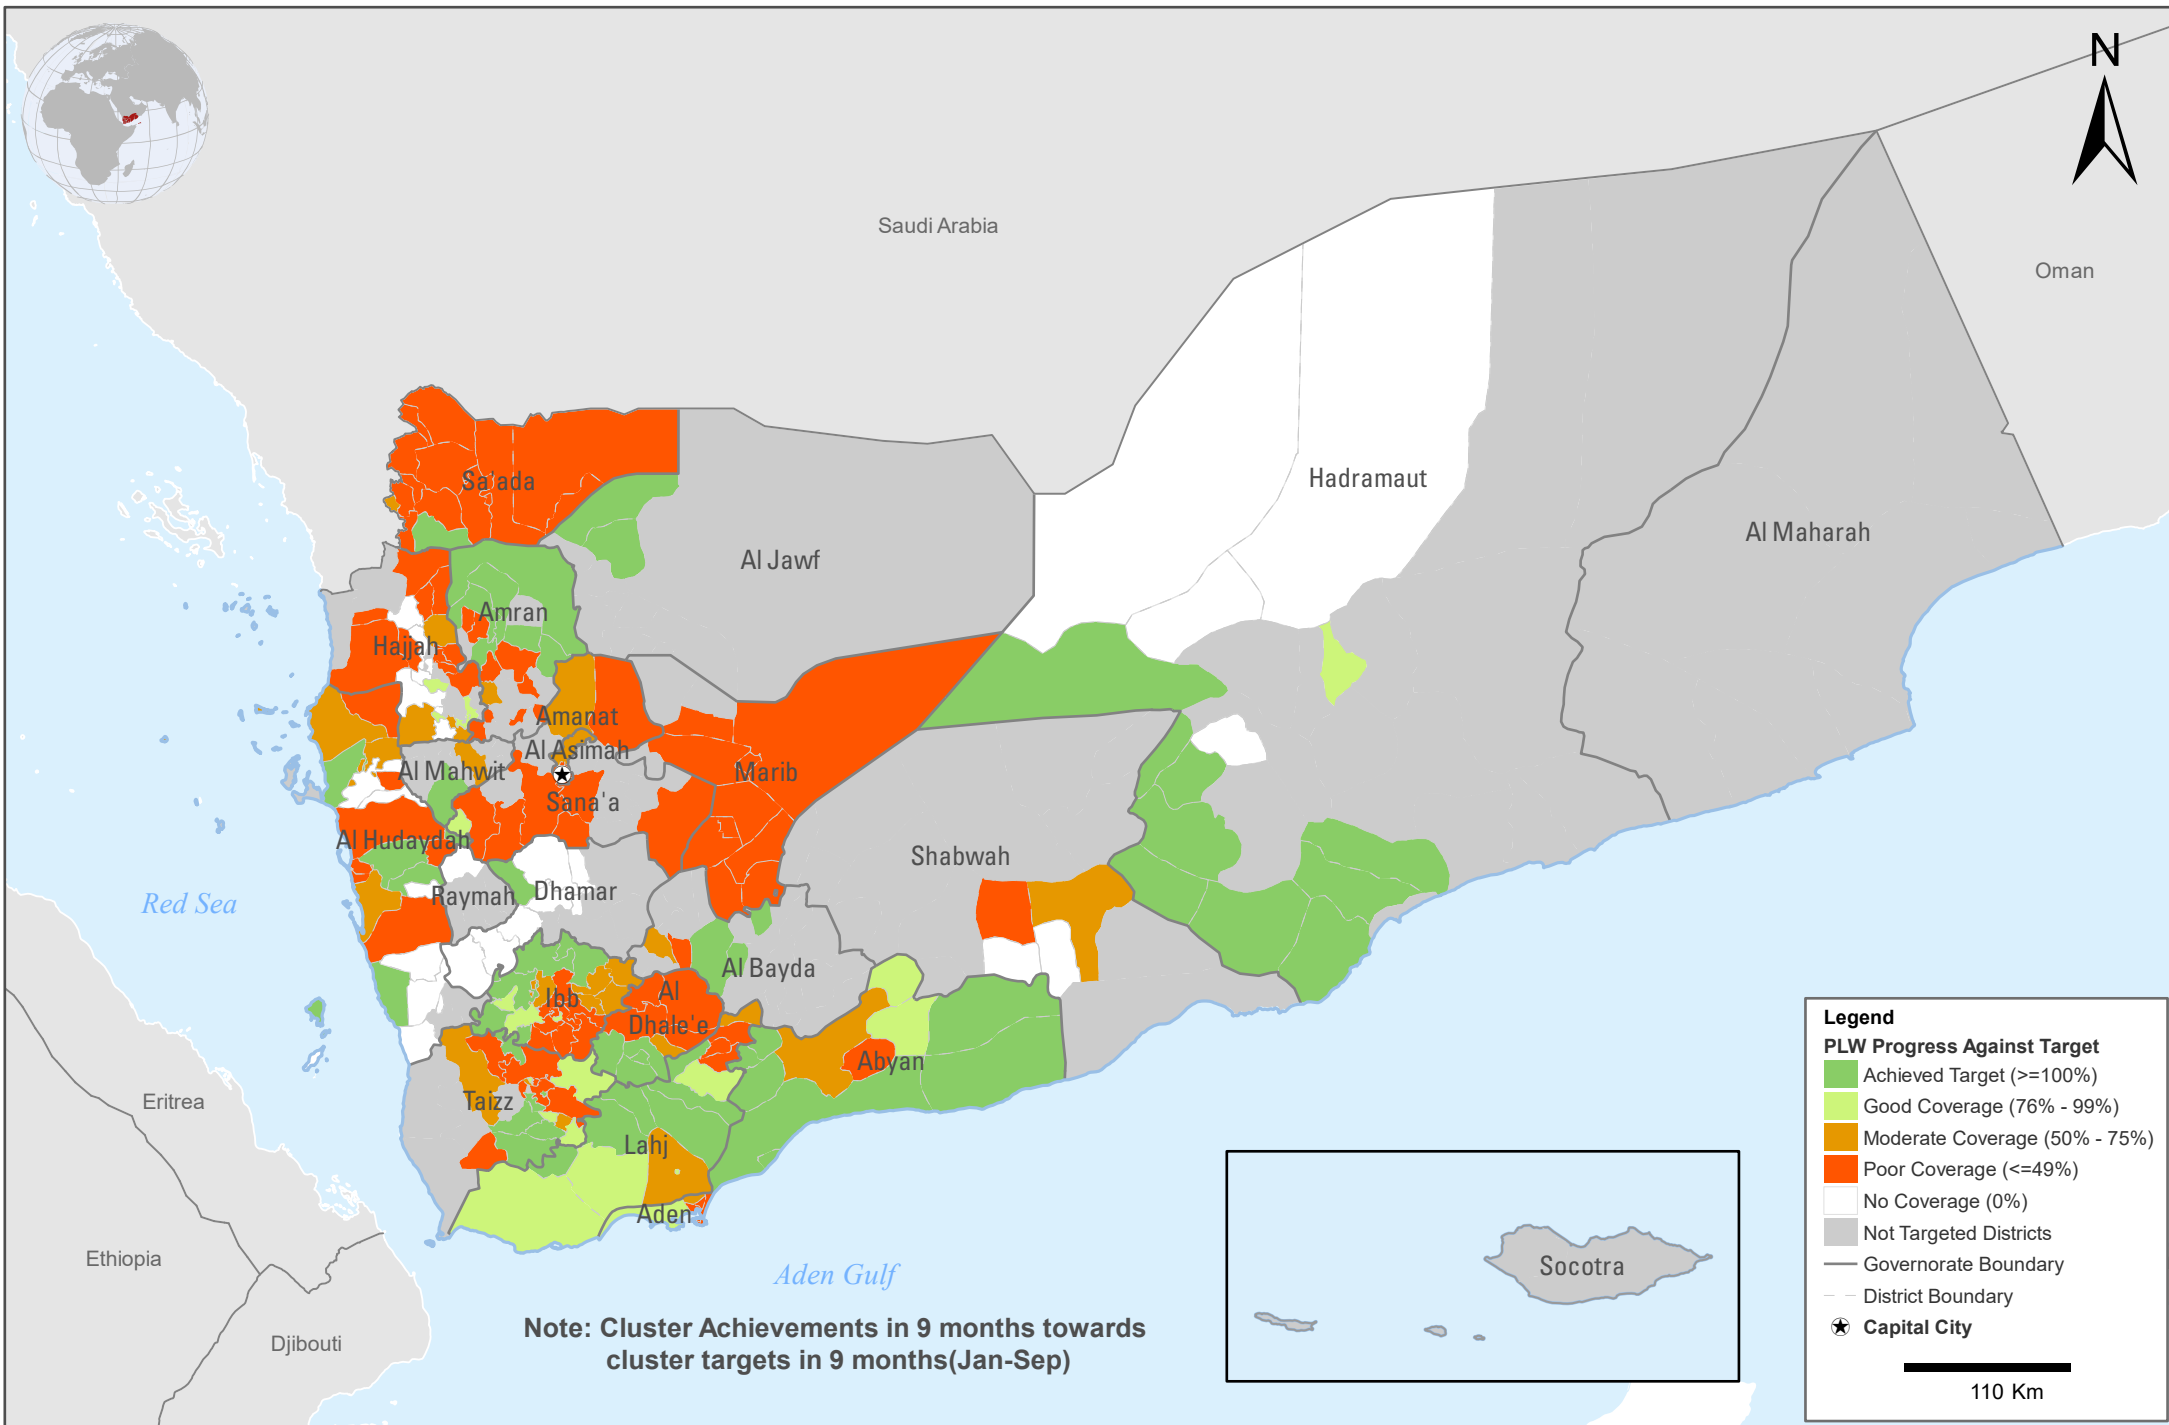

Yemen Nutrition Cluster: PLW GAP Analysis (as of 30 Sep, 2018)

Legend

PLW Progress Against Target

- Achieved Target ($\geq 100\%$)
- Good Coverage (76% - 99%)
- Moderate Coverage (50% - 75%)
- Poor Coverage ($\leq 49\%$)
- No Coverage (0%)
- Not Targeted Districts
- Governorate Boundary
- - - District Boundary
- ★ Capital City

110 Km